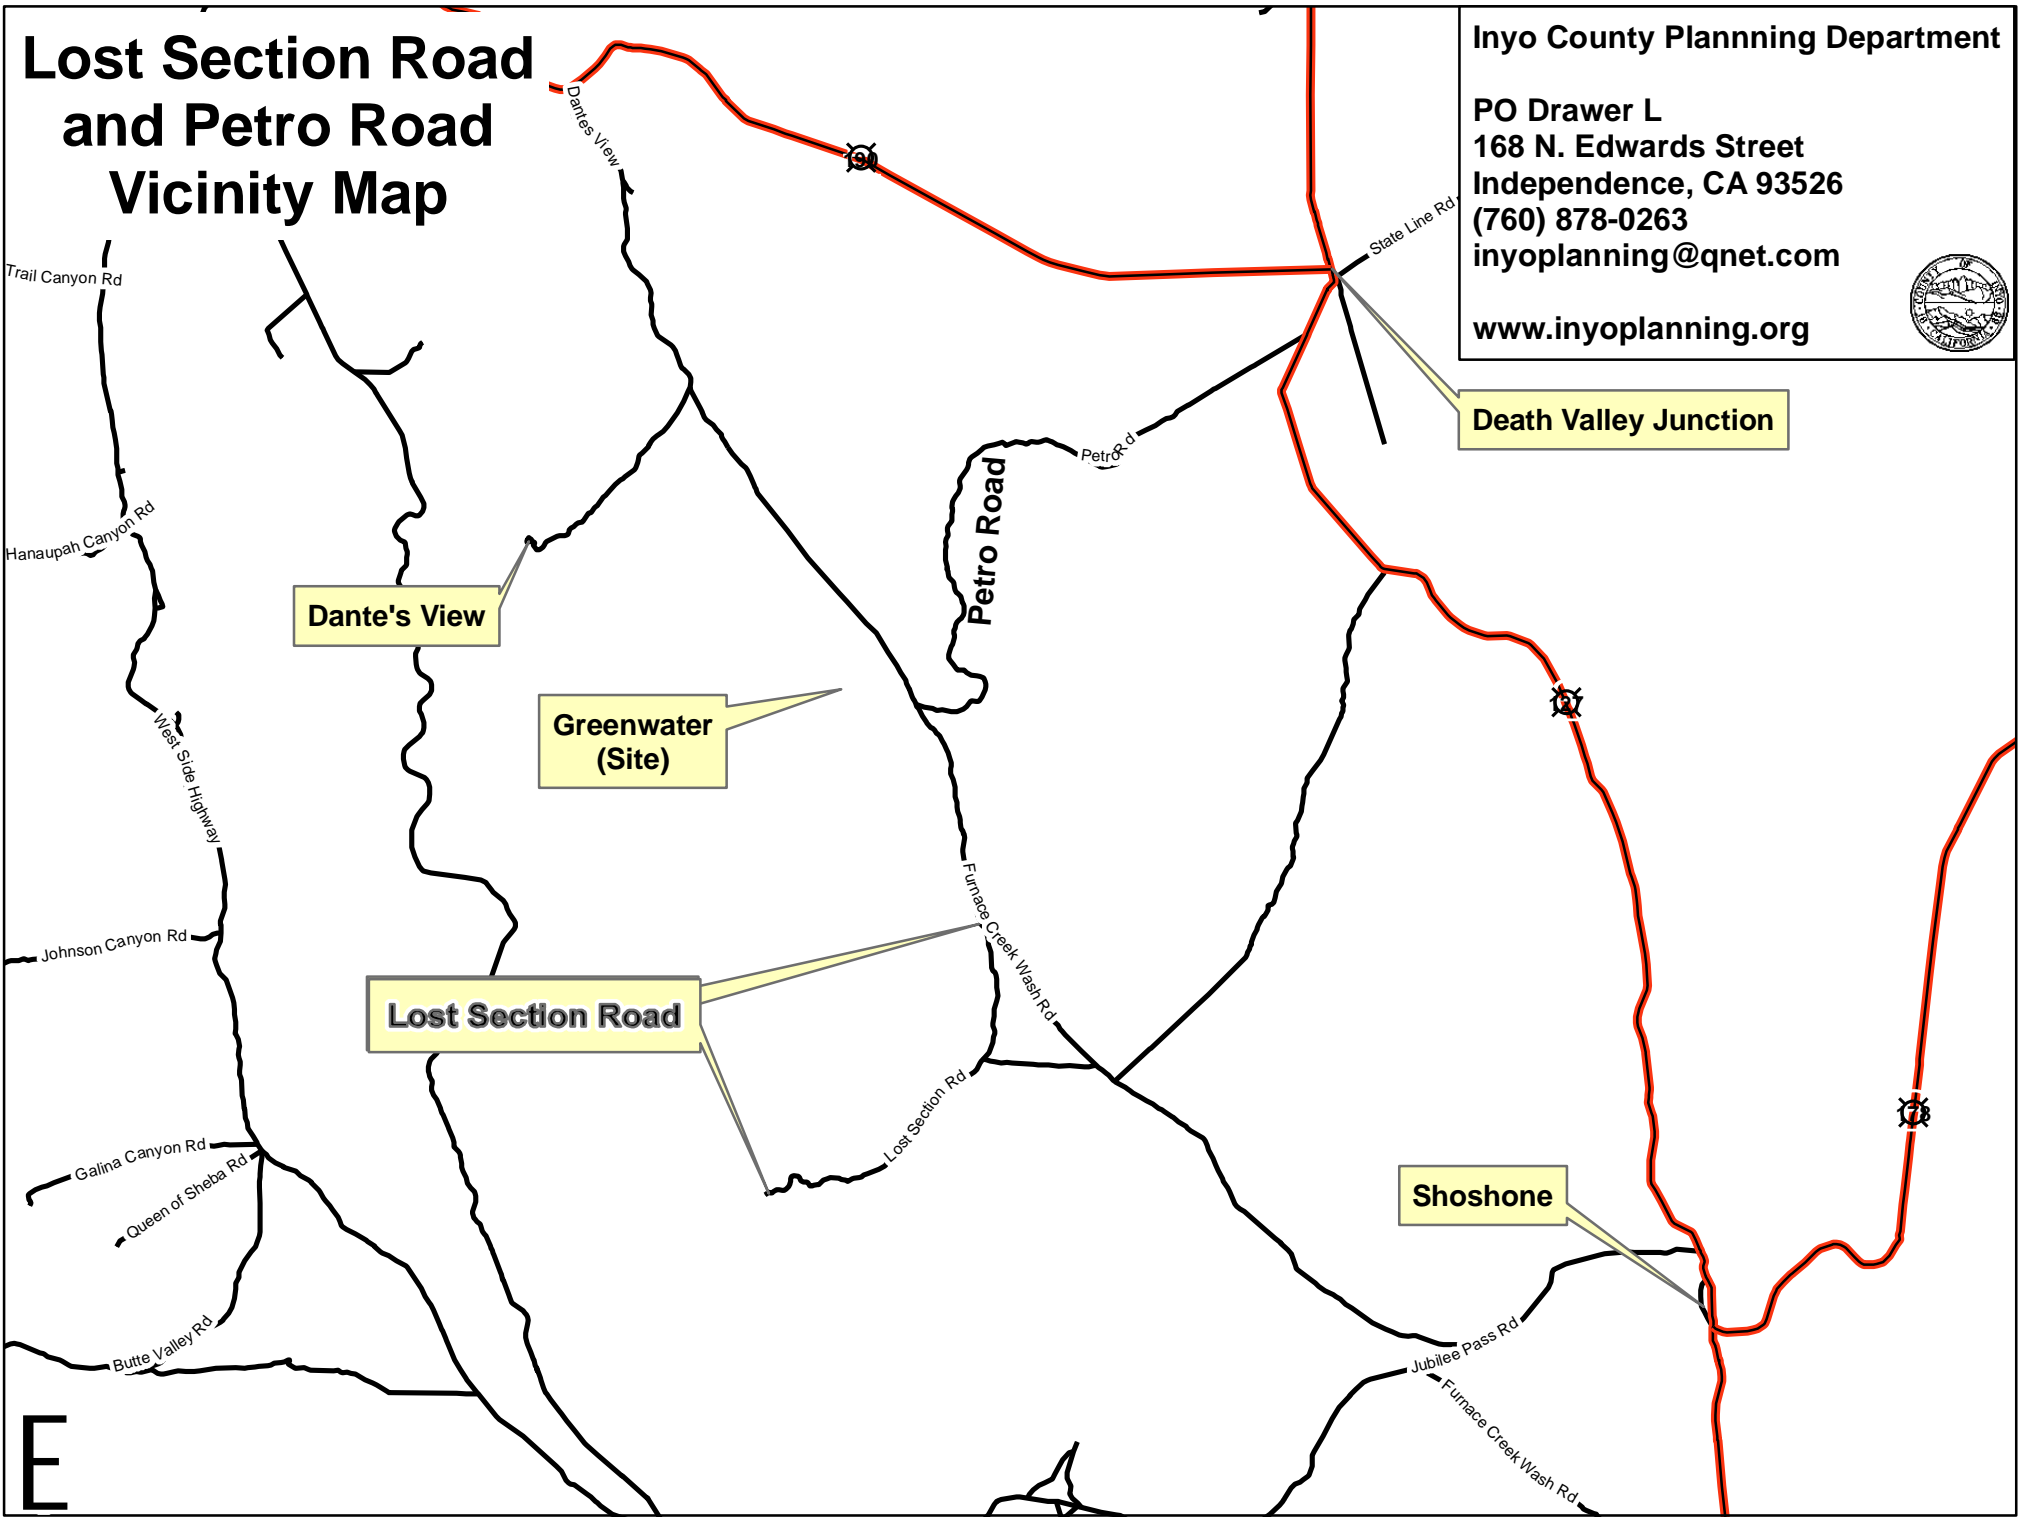

Lost Section Road and Petro Road Vicinity Map

Inyo County Planning Department
PO Drawer L
168 N. Edwards Street
Independence, CA 93526
(760) 878-0263
inyoplanning@qnet.com
www.inyoplanning.org

Dante's View

Greenwater (Site)

Lost Section Road

Shoshone

Death Valley Junction

E